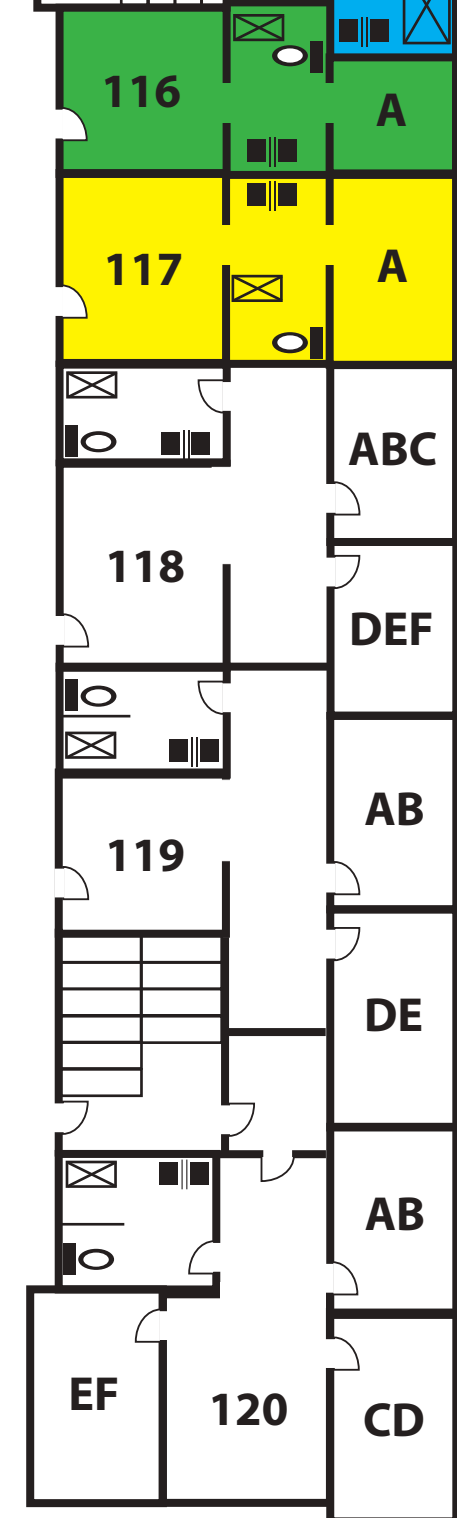

Key

Staff Room

Accessible Suite Wheelchair/Hearing/Visual AS

Single

Solid Yellow

Solid Blue

Green

Aspen 1st Floor

Key

Staff Room

Accessible Suite Wheelchair/Hearing/Visual AS

Single

Solid Yellow

Solid Blue

Green

Aspen 2nd Floor