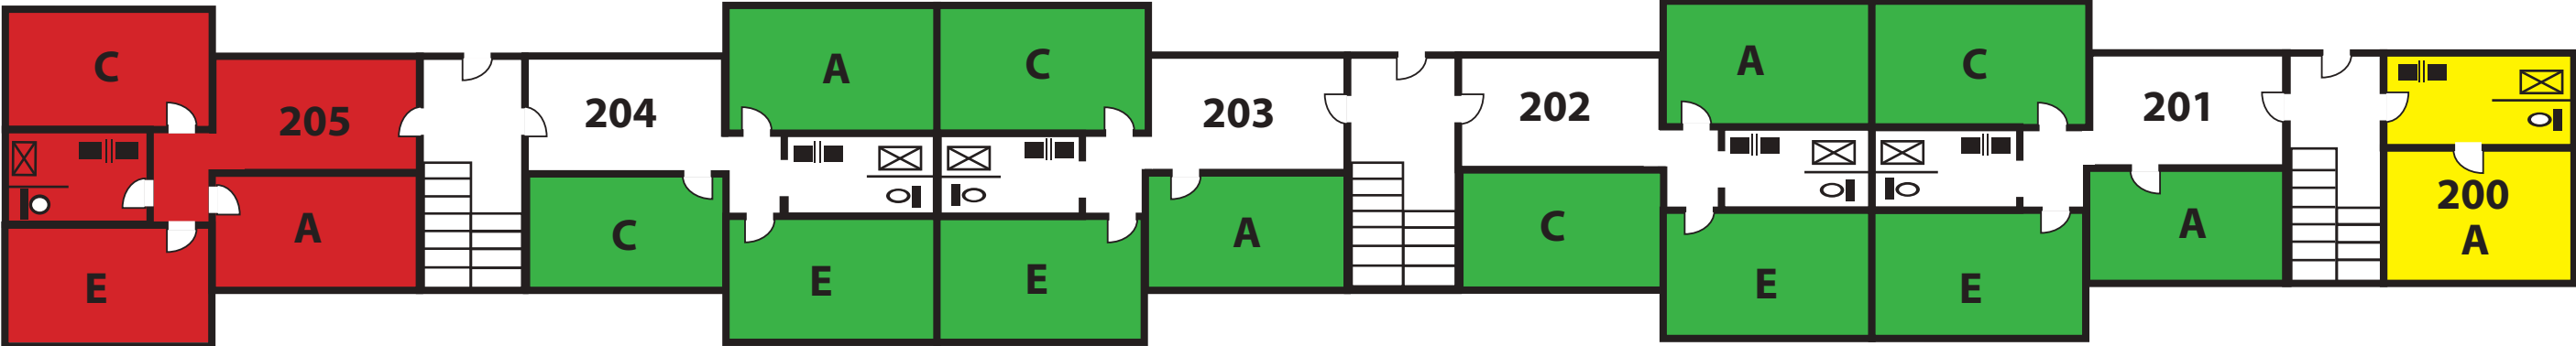

Red

Ponderosa 1st Floor

Key

- Staff Room
- Accessible Suite Wheelchair/Hearing/Visual AS
- Single
- Graduate

- Solid Yellow
- Solid Blue
- Green
- Red

Ponderosa 2nd Floor