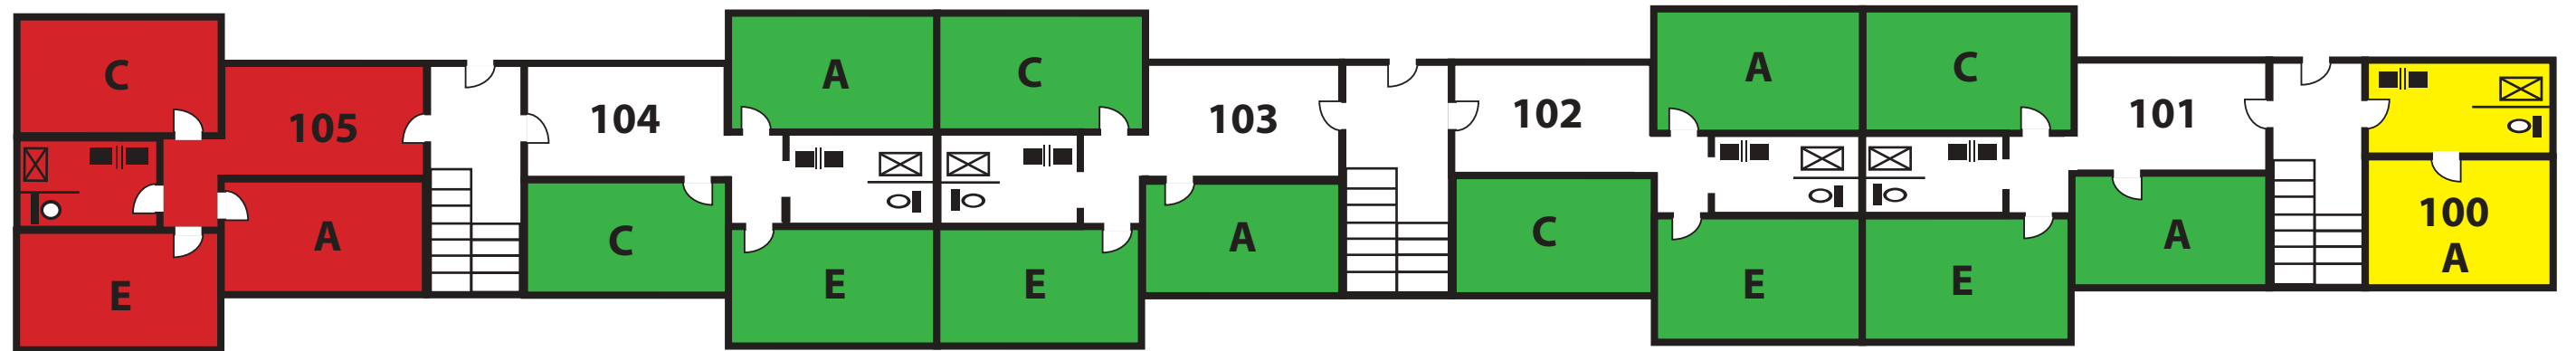

Key

Staff Room

Accessible Suite Wheelchair/Hearing/Visual AS

Single

Graduate

Solid Yellow

Solid Blue

Green

Red

Ponderosa 1st Floor

Key

- Staff Room
- Accessible Suite Wheelchair/Hearing/Visual AS
- Single
- Graduate

- Solid Yellow
- Solid Blue
- Green
- Red

Ponderosa 2nd Floor