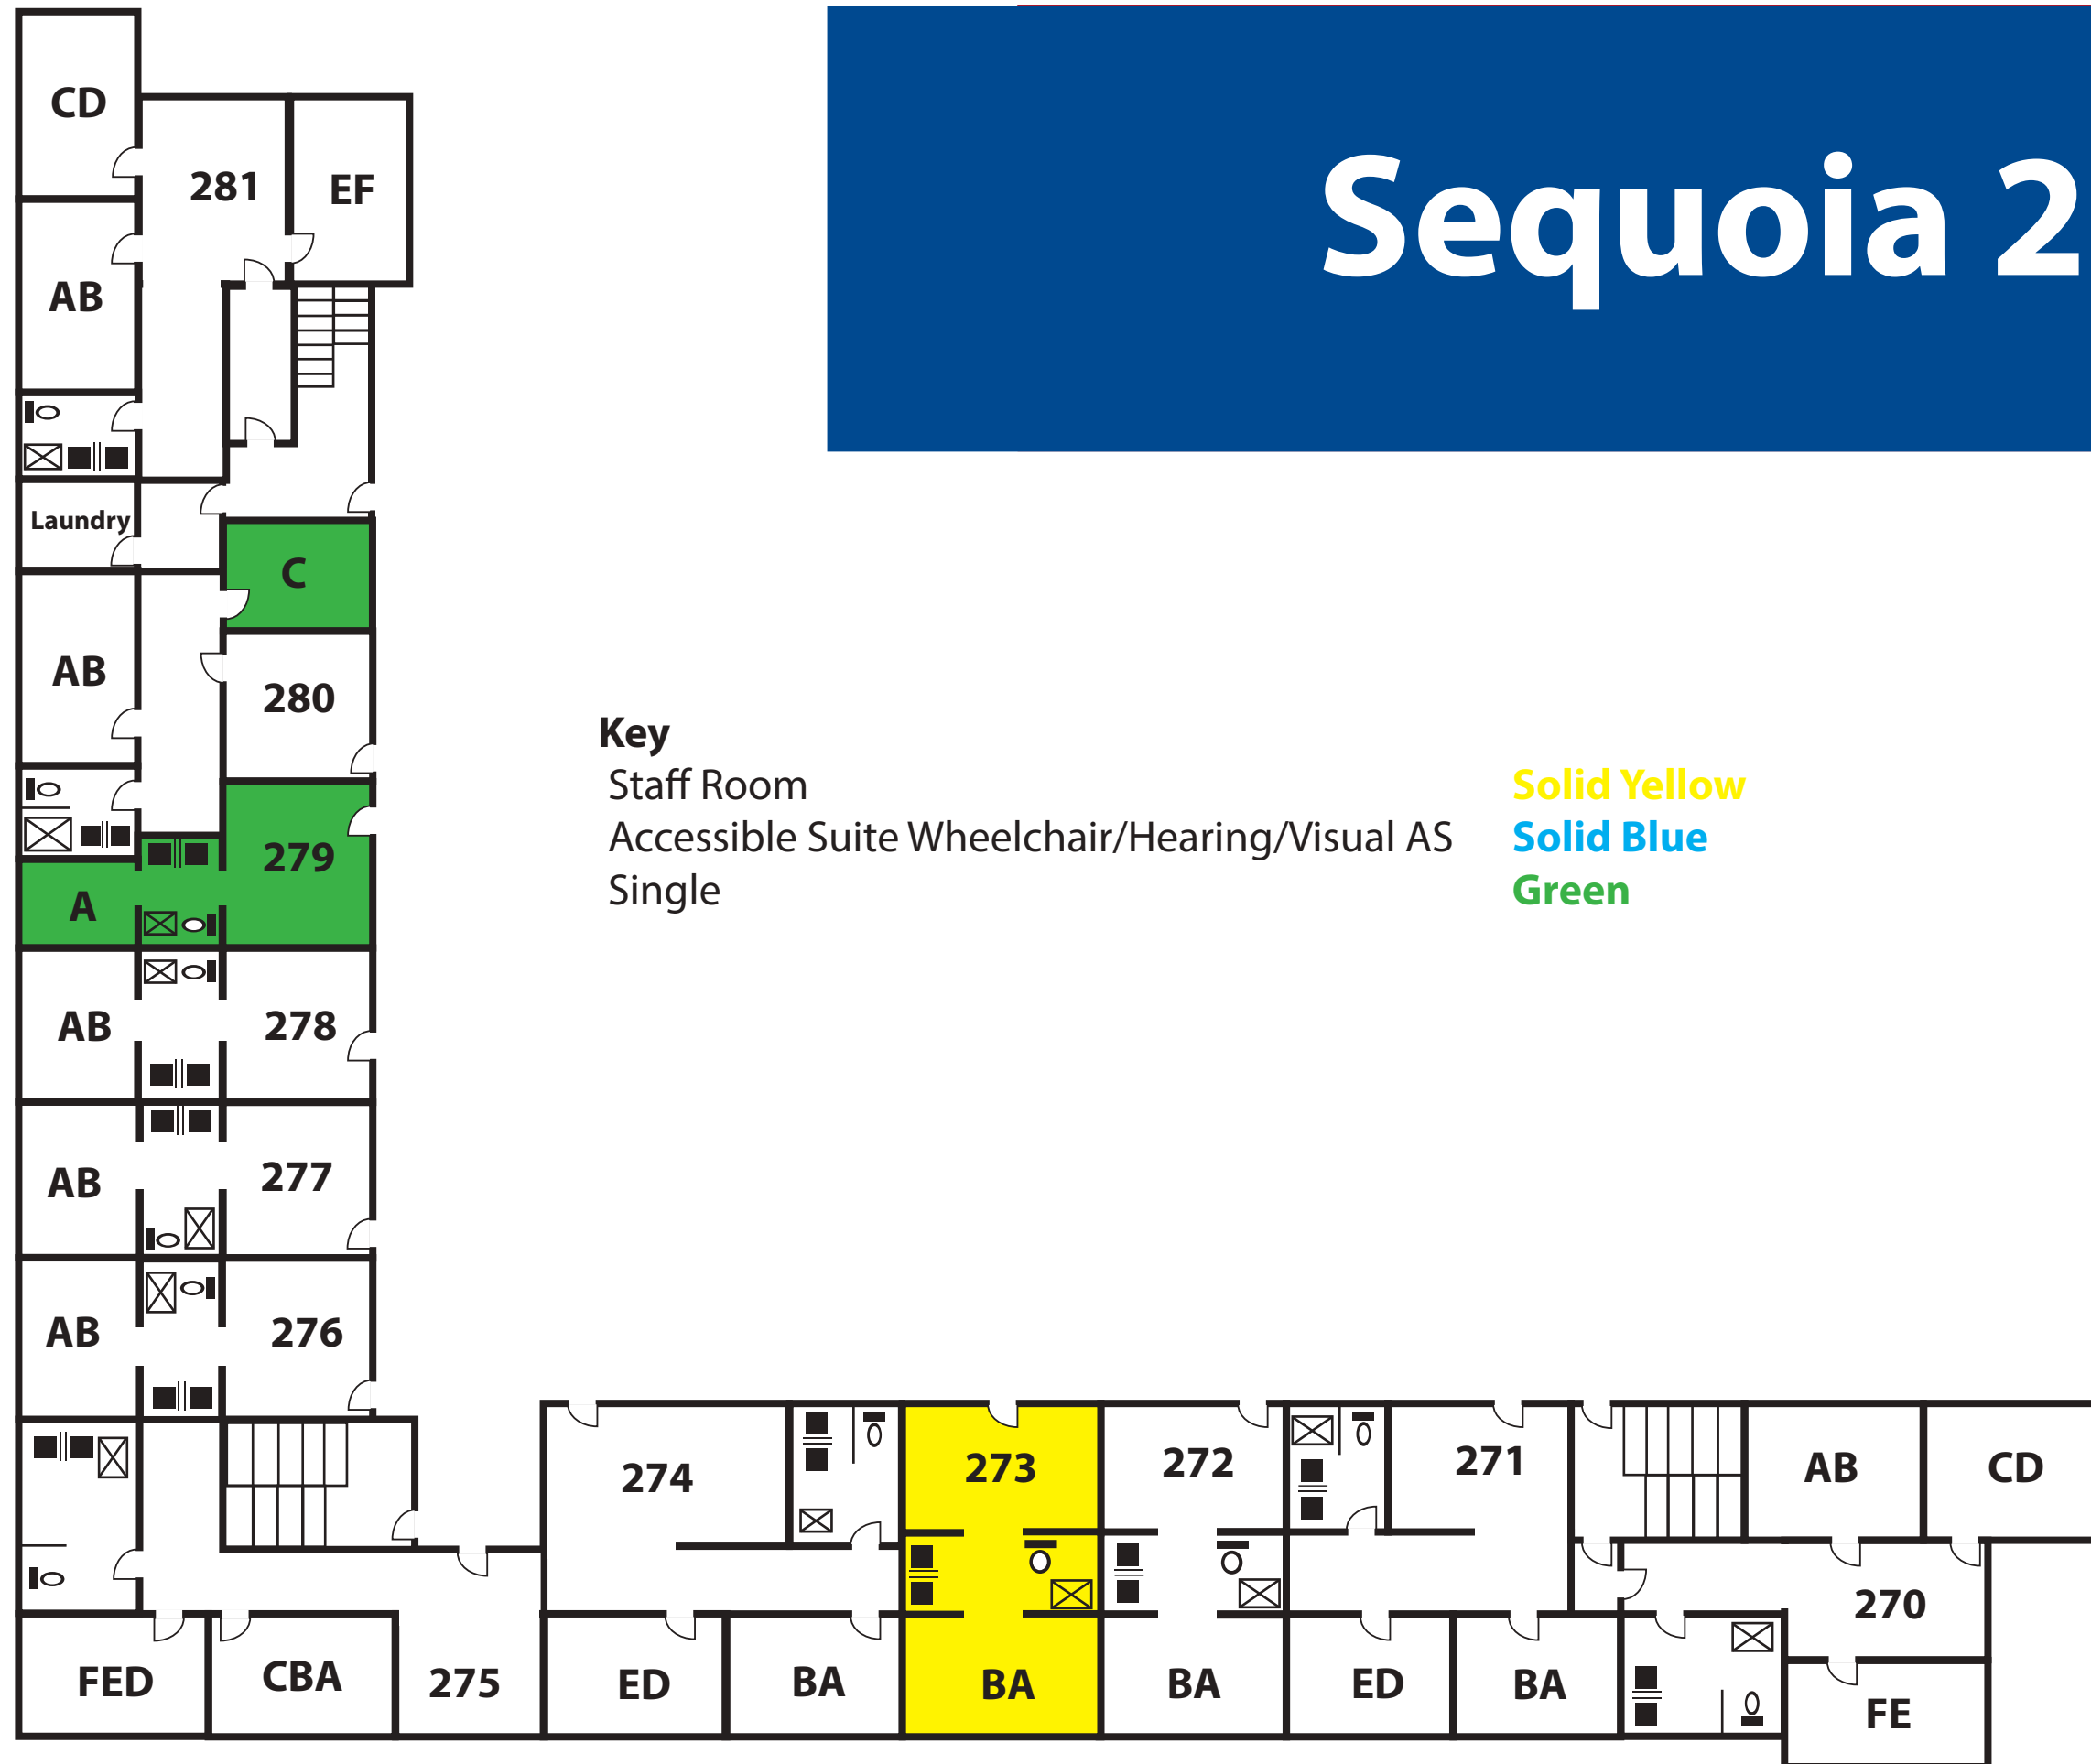

Sequoia 2nd Floor

Sequoia 3rd Floor

Key

Staff Room

Accessible Suite Wheelchair/Hearing/Visual AS

Single

Solid Yellow

Solid Blue