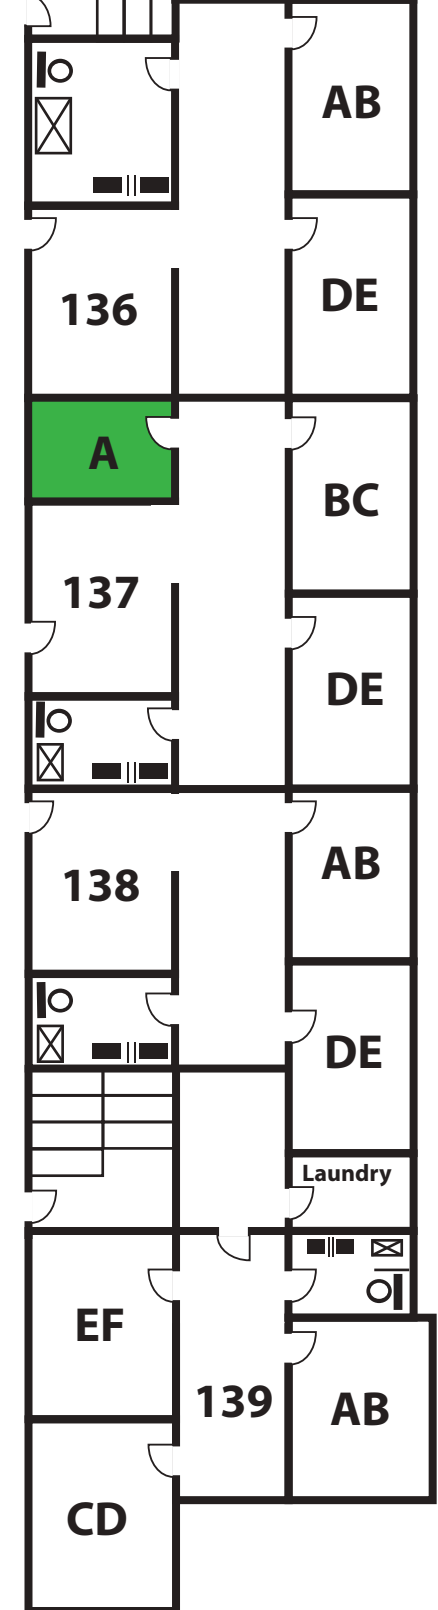

**Key**

Staff Room

Accessible Suite Wheelchair/Hearing/Visual AS

Single

Solid Yellow

Solid Blue

Green

# Sycamore 1<sup>st</sup> Floor

**Key**

Staff Room

Accessible Suite Wheelchair/Hearing/Visual AS

Single

Solid Yellow

Solid Blue

Green

# Sycamore 2<sup>nd</sup> Floor