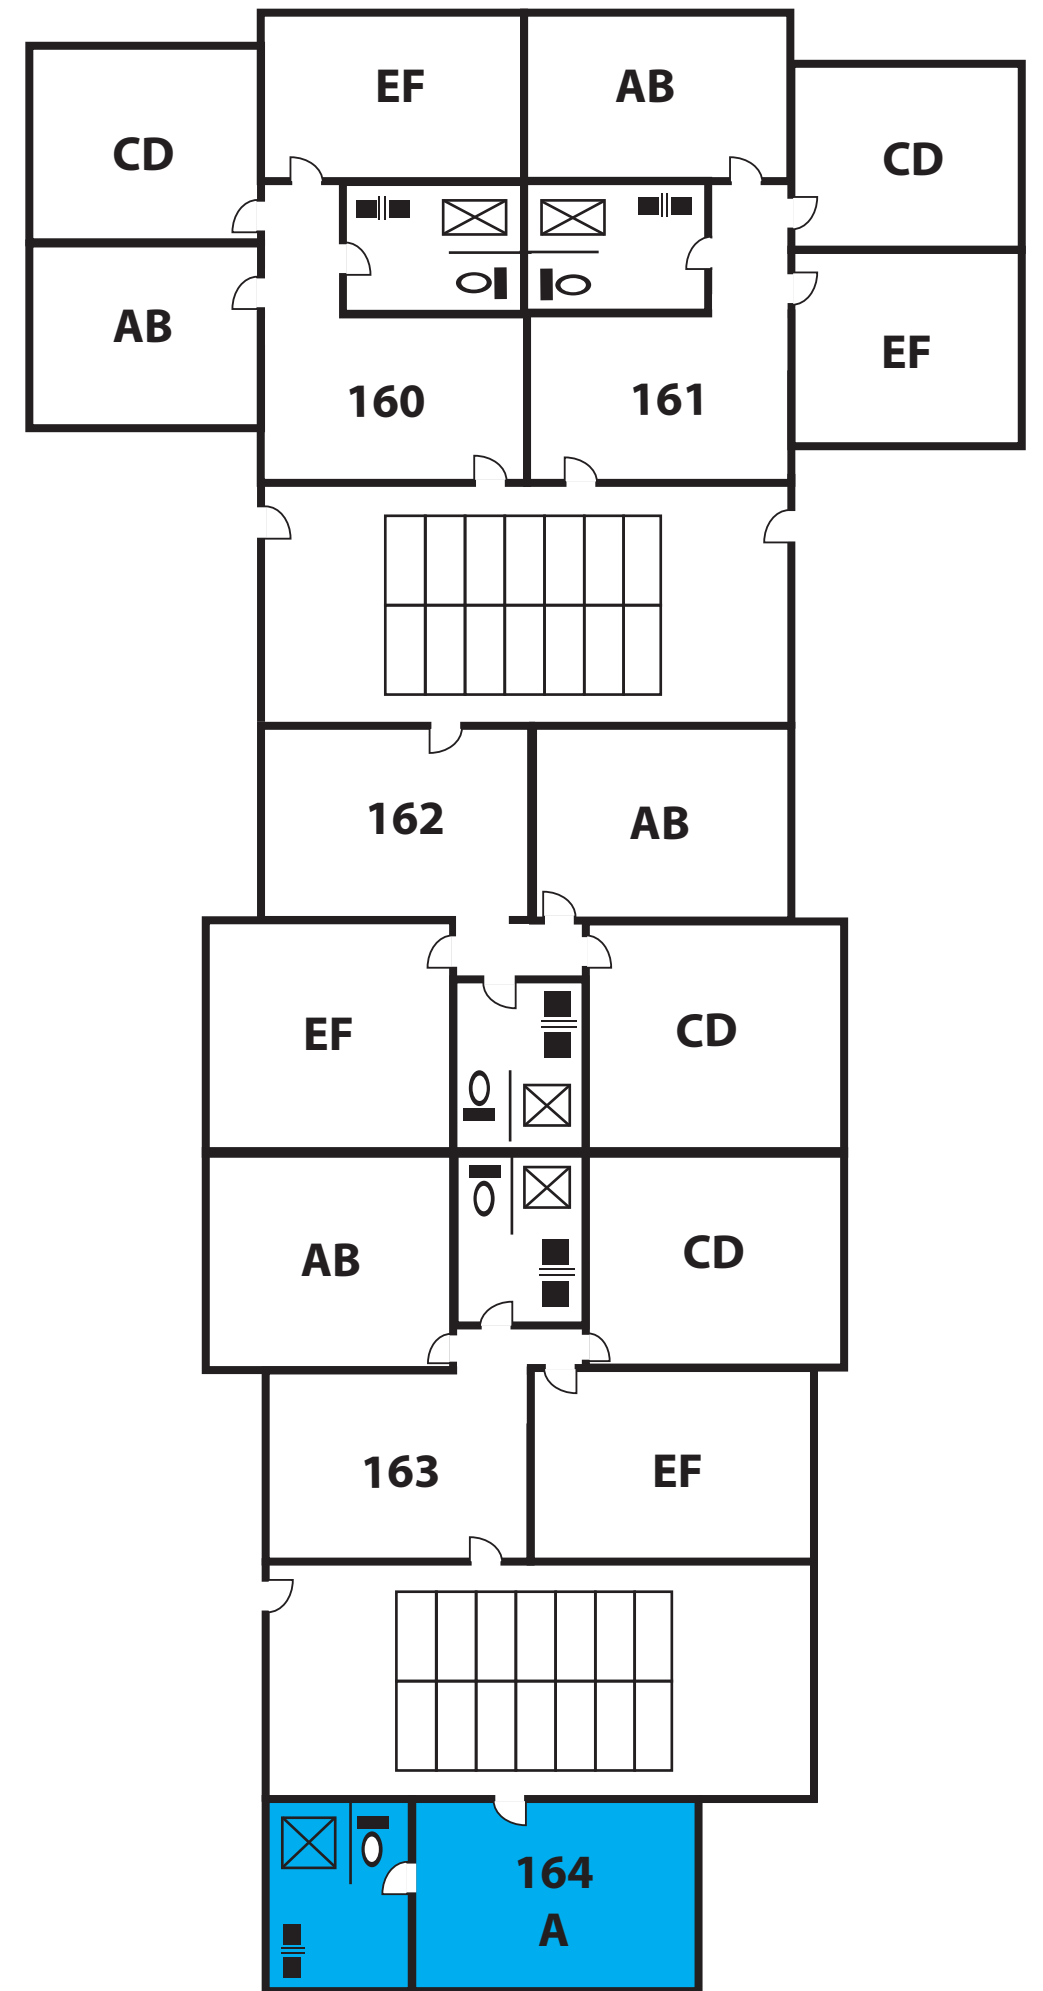

Cedar 1st Floor

Key
Staff Room
Accessible Suite Wheelchair/Hearing/Visual AS
Single

Solid Yellow
Solid Blue
Green

Key

- Staff Room
- Accessible Suite Wheelchair/Hearing/Visual AS
- Single

- Solid Yellow
- Solid Blue
- Green

Cedar 2nd Floor