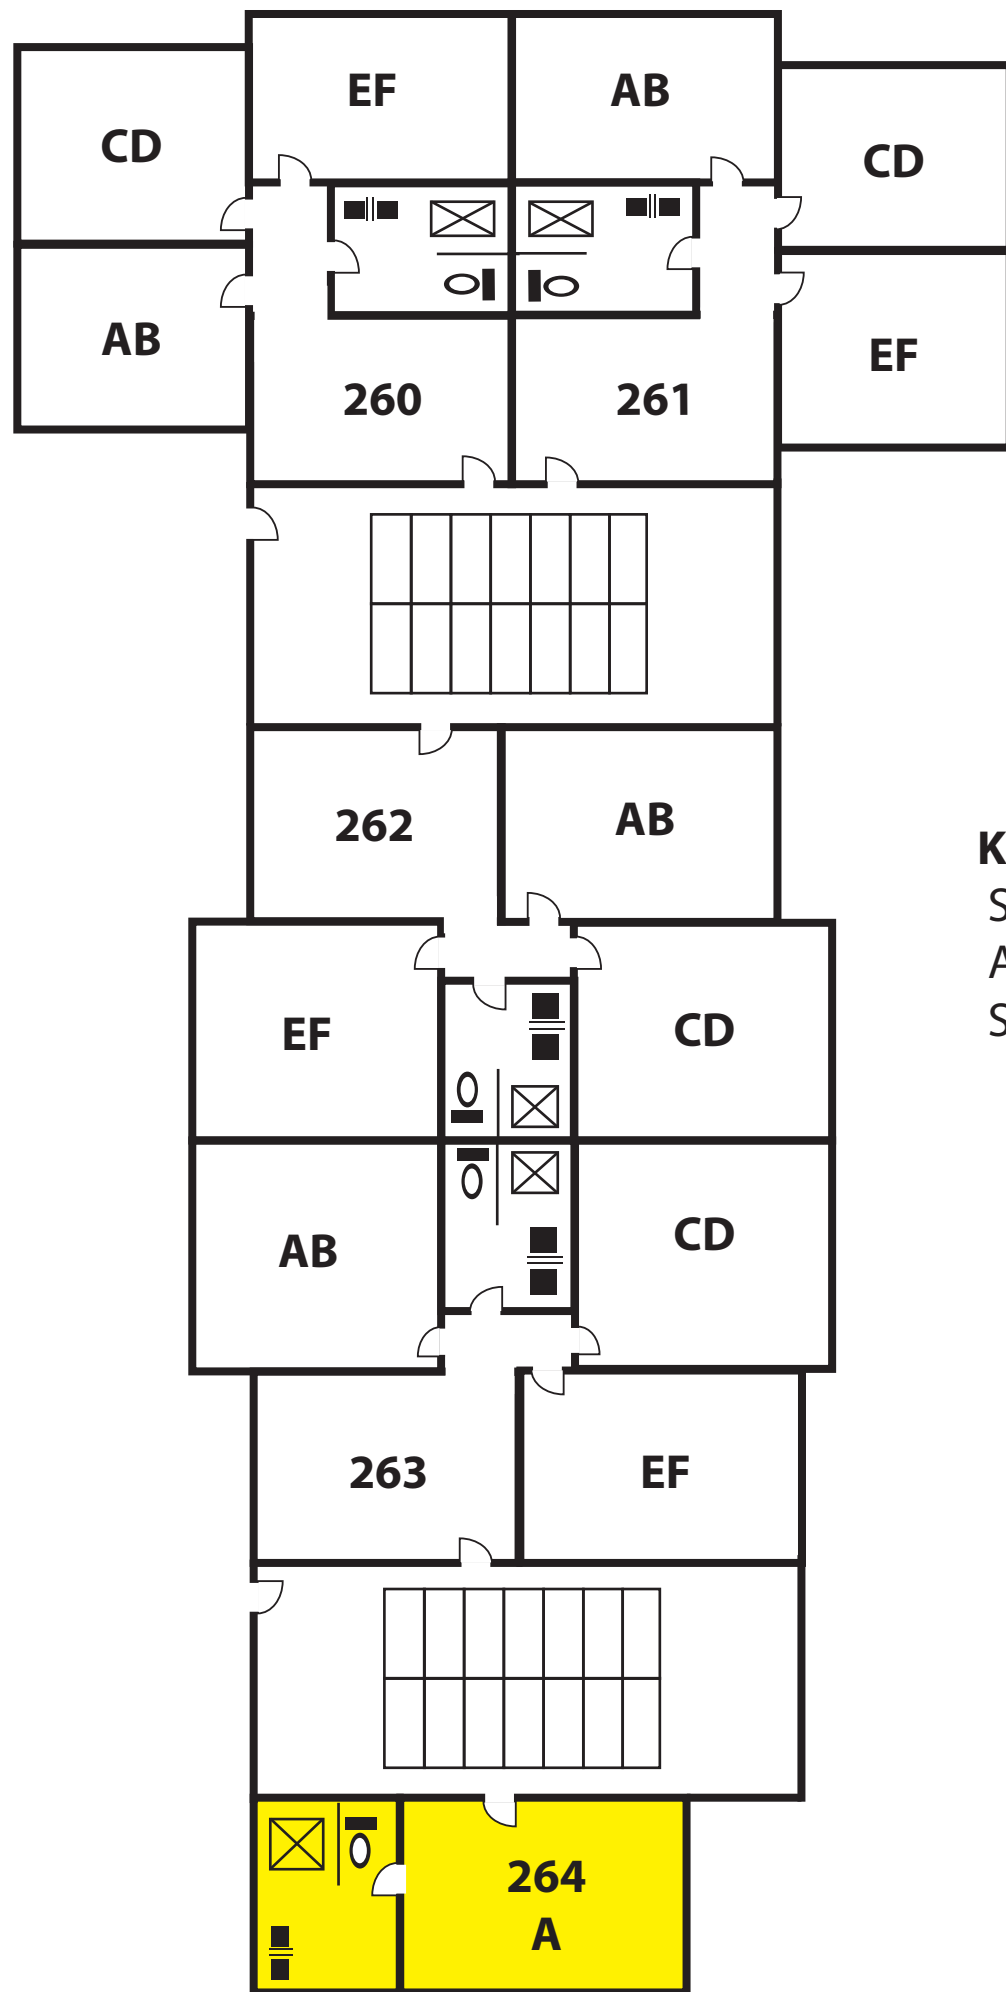

Cedar 1st Floor

Key
Staff Room
Accessible Suite Wheelchair/Hearing/Visual AS
Single

Solid Yellow
Solid Blue
Green

Key

- Staff Room
- Accessible Suite Wheelchair/Hearing/Visual AS
- Single

- Solid Yellow
- Solid Blue
- Green

Cedar 2nd Floor